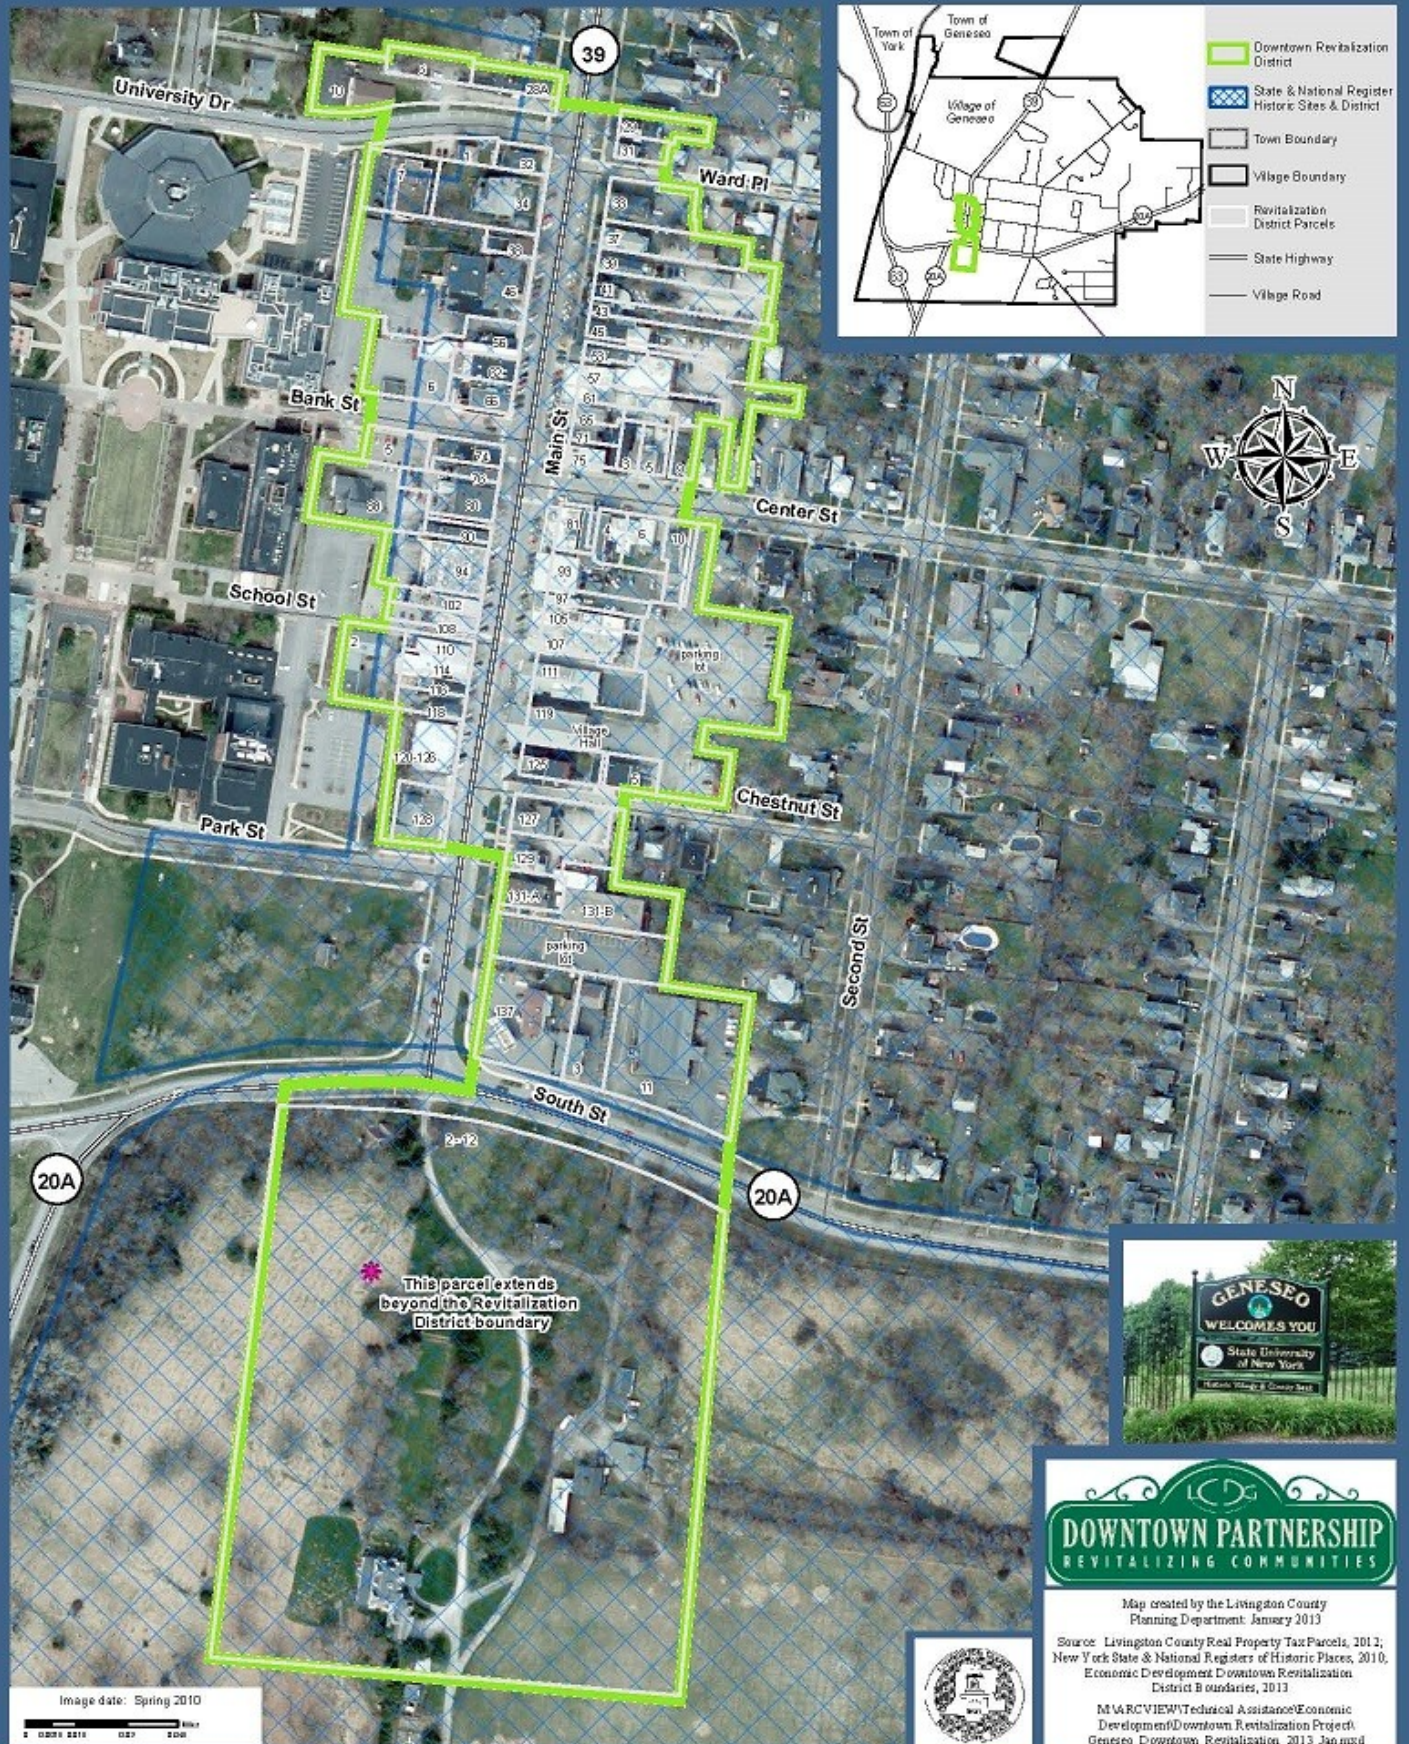

Geneseo

Downtown Revitalization District

This parcel extends beyond the Revitalization District boundary