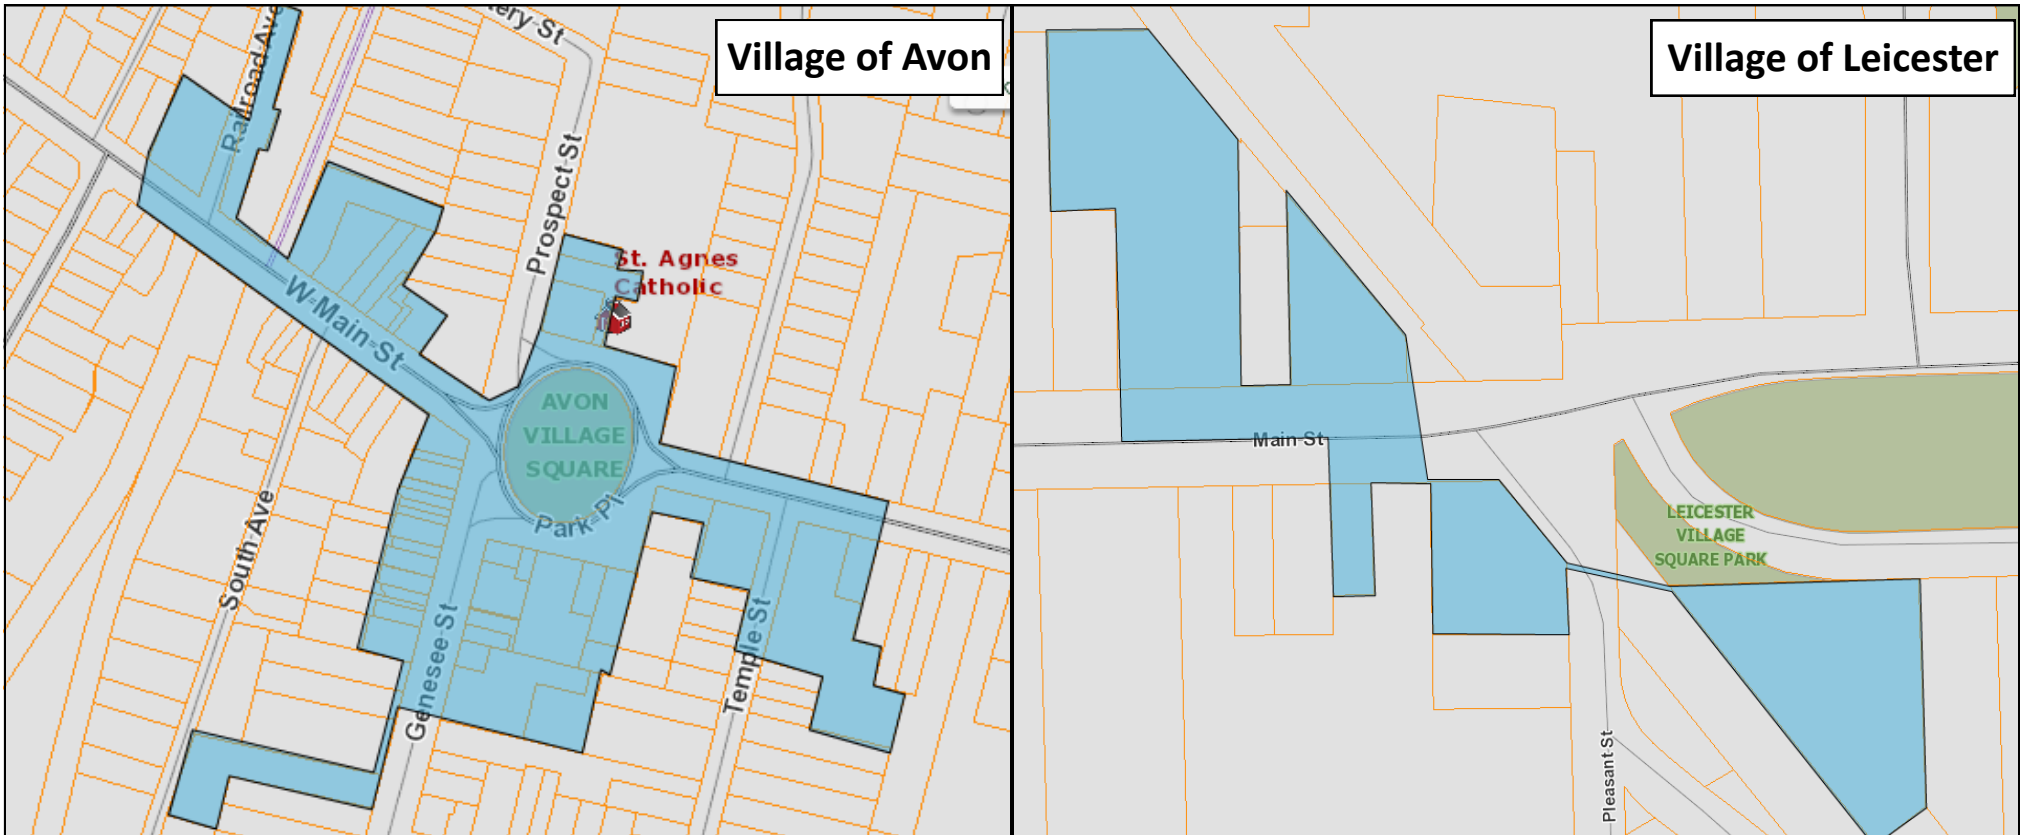

## PROPERTIES ELIGIBLE TO APPLY FOR NEW YORK MAIN STREET GRANT FUNDING

Avon, West Main Street: 46, 52, 58, 60, 70, 72, 90, 100, 110

Avon, Genesee Street: 9, 13, 23, 27, 30, 31, 37, 43, 45, 57, 59, 68, 71, 78, 79, 87, 90, 97, 102, 112-124, 143

Avon, Park Place: 19, 49, 61, 80

Avon, East Main Street: 11, 25, 55, 65

Avon, Prospect Street: 80, 84

Leicester, Main Street: 123, 129, 130, 134

Leicester, South Parkway: 10

*Should this targeted area include any single family residences, please note that they are not eligible for funding.*